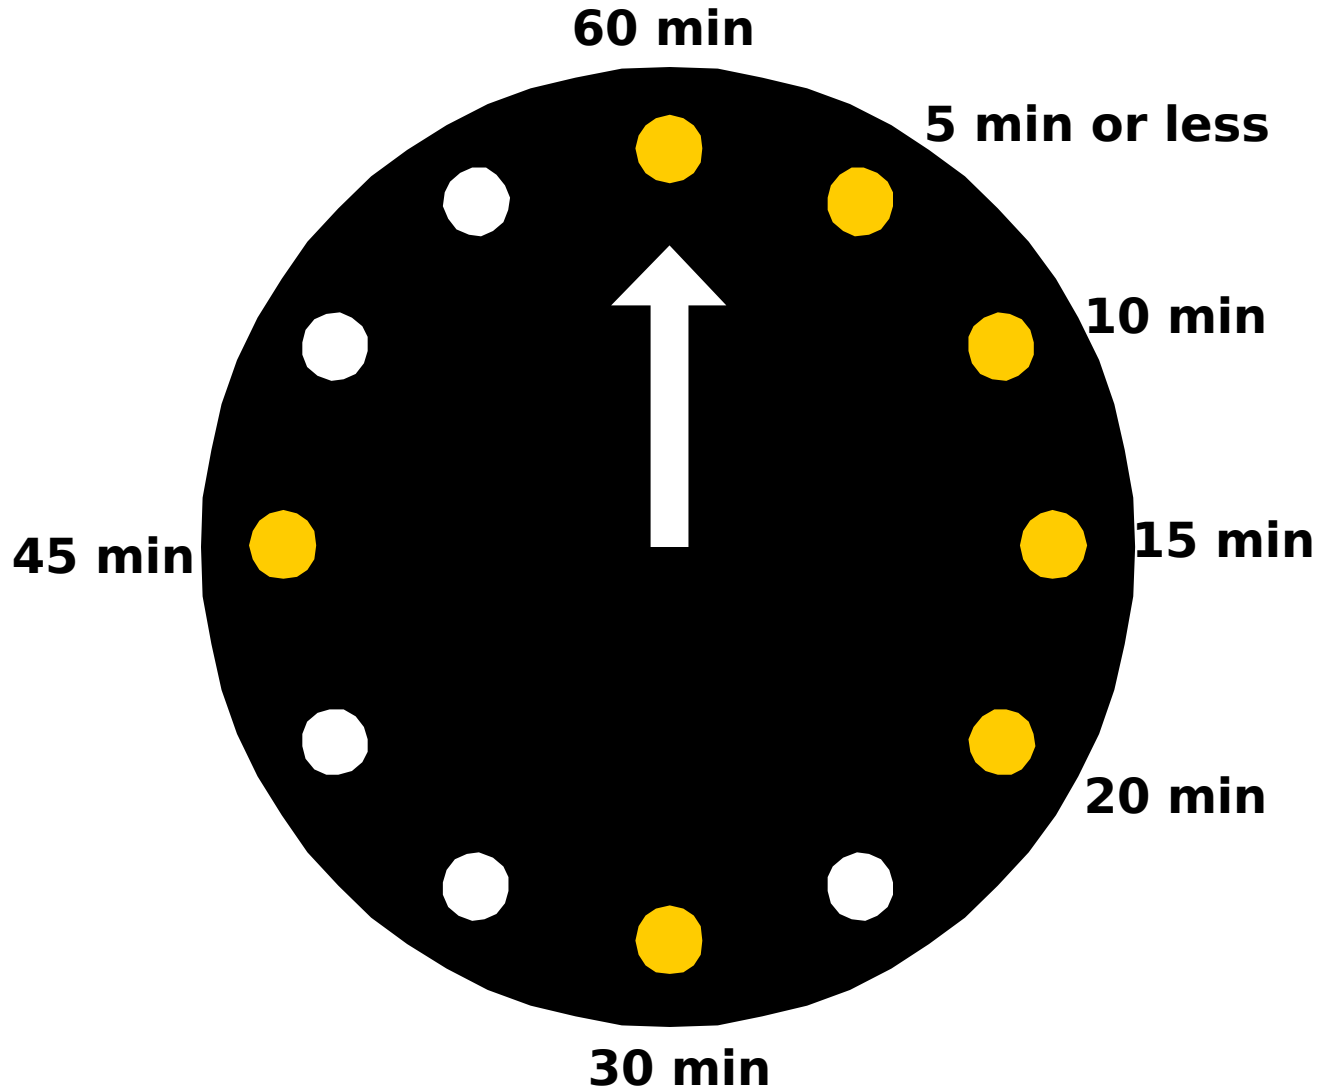

DLMSO Classroom Timer

Select a time to count down from the clock above

Select Length of Time

5:00
4:00
3:00
2:00

1:45
1:30
1:15
1:00
0:45
0:30
0:20
0:15
0:10

60 minutes

45 minutes

30 minutes

20 minutes

15 minutes

10 minutes

9 minutes

8 minutes

7 minutes

6 minutes

5 minutes